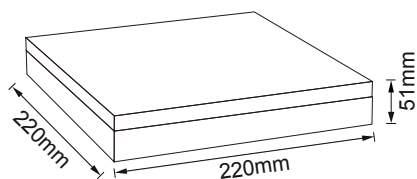

Specyfikacja / Specifications

Model:	SERRES S-15W IP44	SERRES S-15W IP44
Shape	Square	Square
Power	15W	15W
Input voltage	180-240 VAC	180-240 VAC
Lumen output	1150lm	1150lm
Color temp	3000K	4000K
Lifespan	25,000 hours	25,000 hours
Beam angle	120°	120°
Dimensions(L*W*H)	220*220*51mm	220*220*51mm

Przed instalacją zawsze wyłącz zasilanie główne

Always turn off main power before installation

Před instalací vždy odpojte přístup napájení

Üzembehelyezés el"ott mindig kapcsolja ki az áramot

Instalacja oprawy powinna być wykonana przez wykwalifikowanego elektryka

Installation should be carried out by your local electrician

Instalace musí být provedena osobou s certifikací v oboru elektro (pracovník dle vyhl. 50/78 Sb. S. § 6,7 a vyšší)

A lámpatest üzembehelyezését képesített villanyszerelő végezze