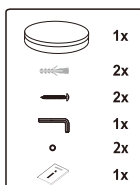

Specyfikacja / Specifications

Model:	SERRES C-36W IP44	SERRES C-36W IP44
Shape	Round	Round
Power	36W	36W
Input voltage	180-240 VAC	180-240 VAC
Lumen output	2700lm	2700lm
Color temp	3000K	4000K
Lifespan	25,000 hours	25,000 hours
Beam angle	120°	120°
Dimensions(D*H)	Ø330*73mm	Ø330*73mm

Przed instalacją zawsze wyłącz zasilanie główne

Always turn off main power before installation

Před instalací vždy odpojte přístup napájení

Üzembehelyezés el"ott mindig kapcsolja ki az áramot

Instalacja oprawy powinna być wykonana przez wykwalifikowanego elektryka

Installation should be carried out by your local electrician

Instalace musí být provedena osobou s certifikací v oboru elektro (pracovník dle vyhl. 50/78 Sb. S. § 6,7 a vyšší)

A lámpatest üzembehelyezését képesített villanyszerelő végezze