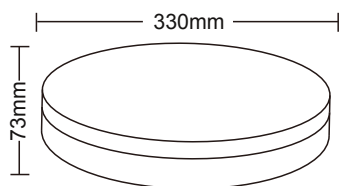

Specyfikacja / Specifications

Model:	SERRES C-36W IP44	SERRES C-36W IP44
Shape	Round	Round
Power	36W	36W
Input voltage	180-240 VAC	180-240 VAC
Lumen output	2700lm	2700lm
Color temp	3000K	4000K
Lifespan	25,000 hours	25,000 hours
Beam angle	120°	120°
Dimensions(D*H)	Ø330*73mm	Ø330*73mm

Przed instalacją zawsze wyłącz zasilanie główne

Always turn off main power before installation

Před instalací vždy odpojte přístup napájení

Üzembehelyezés el"ott mindig kapcsolja ki az áramot

Instalacja oprawy powinna być wykonana przez wykwalifikowanego elektryka

Installation should be carried out by your local electrician

Instalace musí být provedena osobou s certifikací v oboru elektro (pracovník dle vyhl. 50/78 Sb. S. § 6,7 a vyšší)

A lámpatest üzembehelyezését képesített villanyszerelő végezze