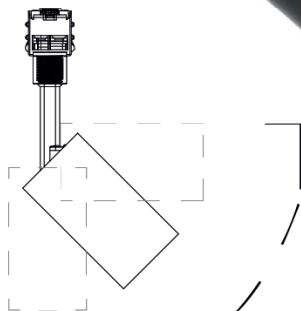

BETA

Track LINE 48VDC

Code	Power	Lumen	CCT	Beam	CRI	Color	Control
64006147	3W	215lm	3000K	36°	CRI > 90	Black	on/off

L6 48V SDCM₃ AI P

BETA

Track LINE 48VDC

Code	Power	Lumen	CCT	Beam	CRI	Color	Control
64006154	6W	470lm	3000K	36°	CRI >90	black	on/off
64006161	6W	470lm	3000K	36°	CRI >90	black	Dali
64006178	6W	470lm	3000K	36°	CRI >90	black	Tuya Bluetooth