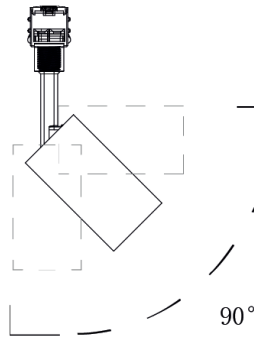

BETA

Track LINE 48VDC